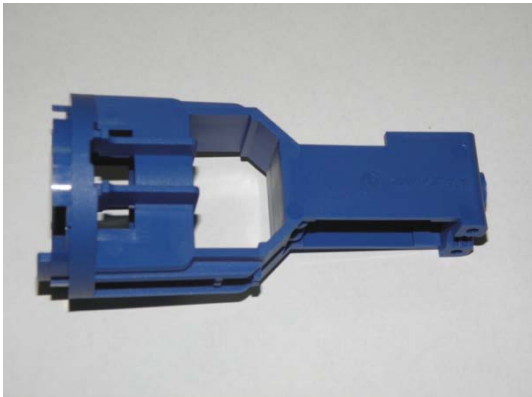

Aesculap Schermaschinen

spare part list: GT474 Econom II für die Rinderschur

GT474242 SLIDING PIN

GT474243 MOTOR CAP

GT474205 DIAPHRAGM

GT474206 SLIDE KNOB

GT474210 NUT

GT474211 SAFETY UNIT PLUG SWITCH

Aesculap Schermaschinen

spare part list: GT474 Econom II for cattle

GT474227 BEARING BUSH

GT474841 MOTOR HOUSING

GT474842 STORAGE TRAY

GT474844 FILTER

GT474819 HARDCASE

GT474820 MAGNETIC FRAME,
COMPLETE.