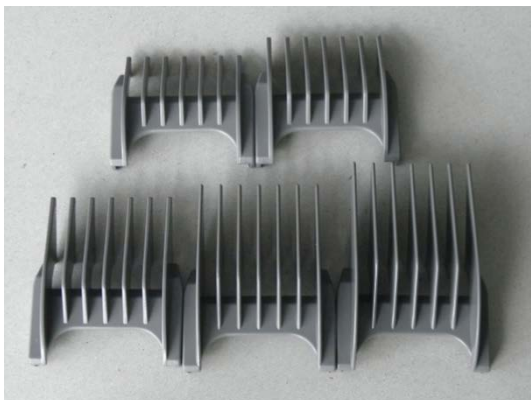

# Aesculap Schermaschinen

spare part list: **GT405 / GT405G Akkurata  
with Lithium Ionic battery**

**GT606 BLADE SET GT405  
AND GT410**

**GT410105 ACCUMULATOR  
(GT405104 old version )**

**GT405250 SET COMB**

**GT410890 Power plug  
EU/AU/UK/USA/JP**

**GT405803 ELEMENT OF THE RED  
PRINTED CASE**

**GT410875 COMPLETE INTERNAL  
SUPPORT**