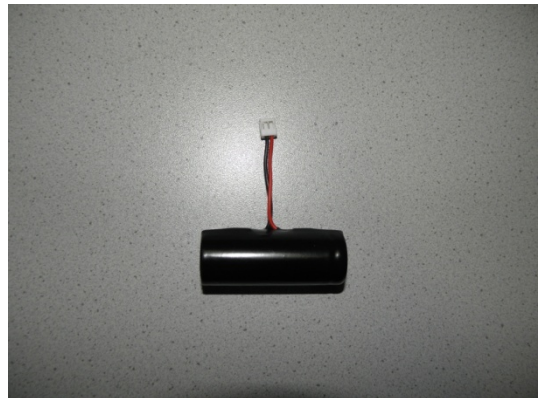

# Aesculap Schermaschinen

spare part list: **GT405 / GT405G Akkurata  
with Lithium Ionic battery**

**GT606 BLADE SET GT405  
AND GT410**

**GT410105 ACCUMULATOR  
(GT405104 old version )**

**GT405250 SET COMB**

**GT410890 Power plug  
EU/AU/UK/USA/JP**

**GT405803 ELEMENT OF THE RED  
PRINTED CASE**

**GT410875 COMPLETE INTERNAL  
SUPPORT**